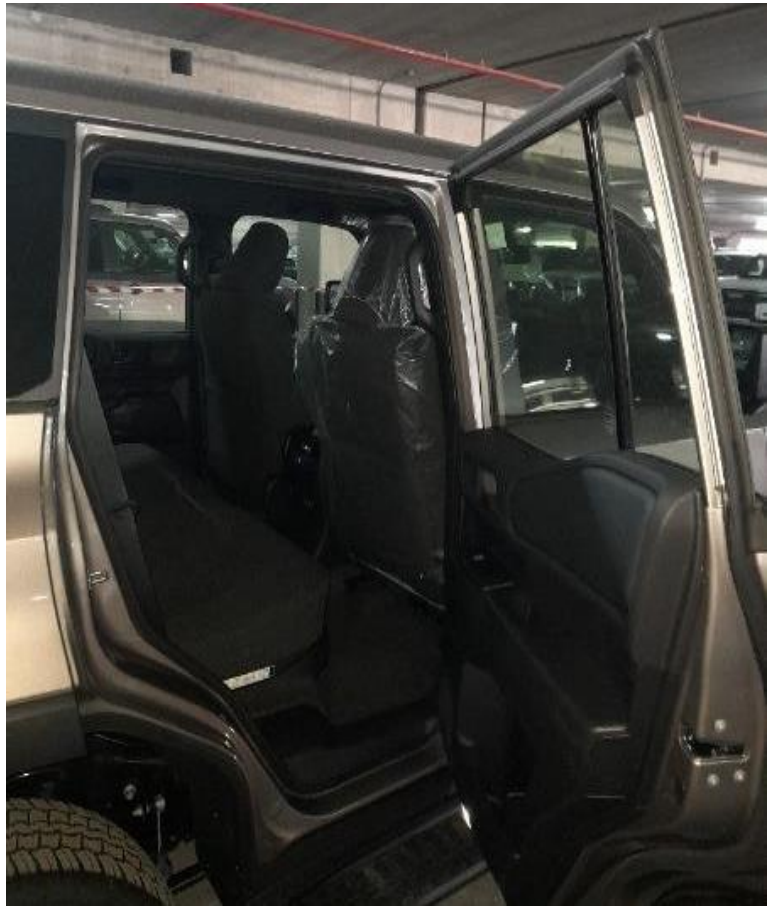

**2024 RHD PRADO 2.8L DIESEL8AT SFX AR**

<b>ENGINE</b>	
Number of cylinders	4
Engine Type	Cylinder in line
Fuel type	Diesel
Displacement (cc)	2755
Max power kW/rpm	150/3000-3400
Max power HP/rpm	204/3000-3400
Max torque Nm	500/1600-2800
<b>BODY</b>	<b>BODY</b>
Body style	SUV
Number of doors	5
<b>DIMENSIONS</b>	<b>DIMENSIONS</b>
Ground clearance (mm)	205.3
Wheelbase (mm)	2850
Dimensions (Lxwxh) in mm	4925x1980x1992
<b>TRANSMISSION</b>	<b>TRANSMISSION</b>
Gearbox	Automatic
Transmission	All time 4x4
Rear differential	-
Central differential	-
Drive mode select	Sport, Normal et Eco
<b>WEIGHT/CAPACITIES</b>	<b>WEIGHT/CAPACITIES</b>
Number of seats	7
Fuel tank capacity (L)	80
Additional fuel tank capacity (L)	110
Curb weight (kg)	2490
Gross vehicle weight (kg)	3100
<b>BRAKES</b>	<b>BRAKES</b>
Parking brake	Electric
Front brake	Ventilated discs
Rear brake	Ventilated discs
<b>SUSPENSIONS</b>	<b>SUSPENSIONS</b>
Front suspension	Double triangle
Rear suspension	Multi-link
<b>TYRES</b>	<b>TYRES</b>
Tyre dimension	265/65R18
<b>EXTERIOR</b>	
Roof rail	-
Wheels	Alloy
Adjustable side mirrors	Electric
Folding side mirrors	Electric
Side mirrors memory system	-
Front grill	Silver