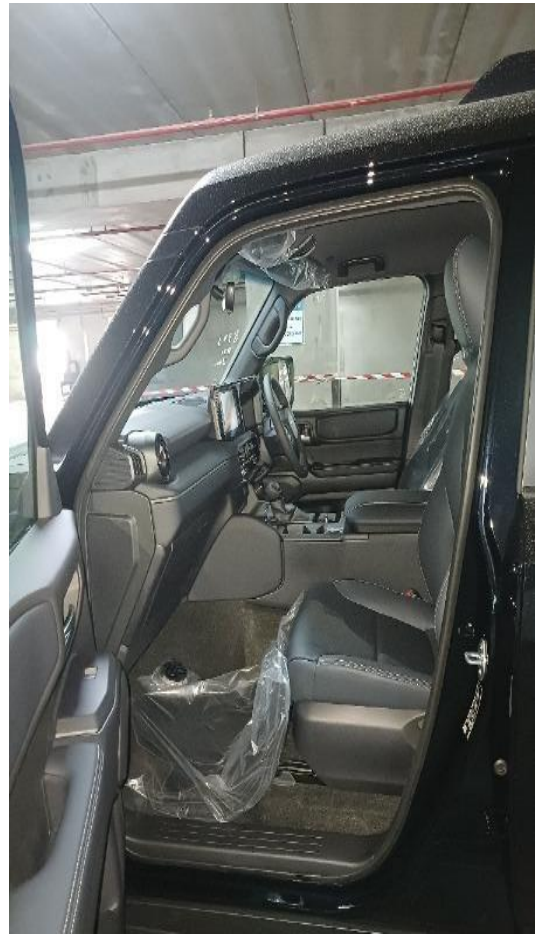

2024 RHD PRADO 2.8L DIESEL8AT - SFX AH

ENGINE	
Number of cylinders	4
Engine Type	Cylinder in line
Fuel type	Diesel
Displacement (cc)	2755
Max power kW/rpm	150/3000-3400
Max power HP/rpm	204/3000-3400
Max torque Nm	500/1600-2800
BODY	BODY
Body style	SUV
Number of doors	5
DIMENSIONS	DIMENSIONS
Ground clearance (mm)	205.3
Wheelbase (mm)	2850
Dimensions (Lxwxh) in mm	4925x1980x1992
TRANSMISSION	TRANSMISSION
Gearbox	Automatic
Transmission	All time 4x4
Rear differential	-
Central differential	-
Drive mode select	Sport, Normal et Eco
WEIGHT/CAPACITIES	WEIGHT/CAPACITIES
Number of seats	7
Fuel tank capacity (L)	80
Additional fuel tank capacity (L)	110
Curb weight (kg)	2490
Gross vehicle weight (kg)	3100
BRAKES	BRAKES
Parking brake	Electric
Front brake	Ventilated discs
Rear brake	Ventilated discs
SUSPENSIONS	SUSPENSIONS
Front suspension	Double triangle
Rear suspension	Multi-link
TYRES	TYRES
Tyre dimension	265/65R18
EXTERIOR	
Roof rail	✓
Wheels	Alloy
Adjustable side mirrors	Electric
Folding side mirrors	Electric
Side mirrors memory system	-
Front grill	Silver